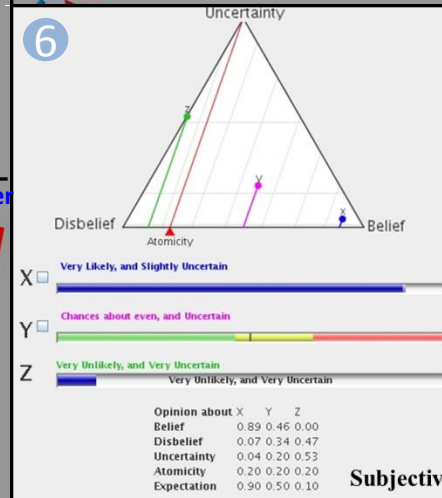

Resurrected Plane of the Conscious Experience that will Judge itself once it Sees **THE TRUTH Inside The GHoranic Book of Believing LoveLife**

Subjective Logic (shift of perspective or paradigm) Relativity of Advaita Apes (Atman=449)