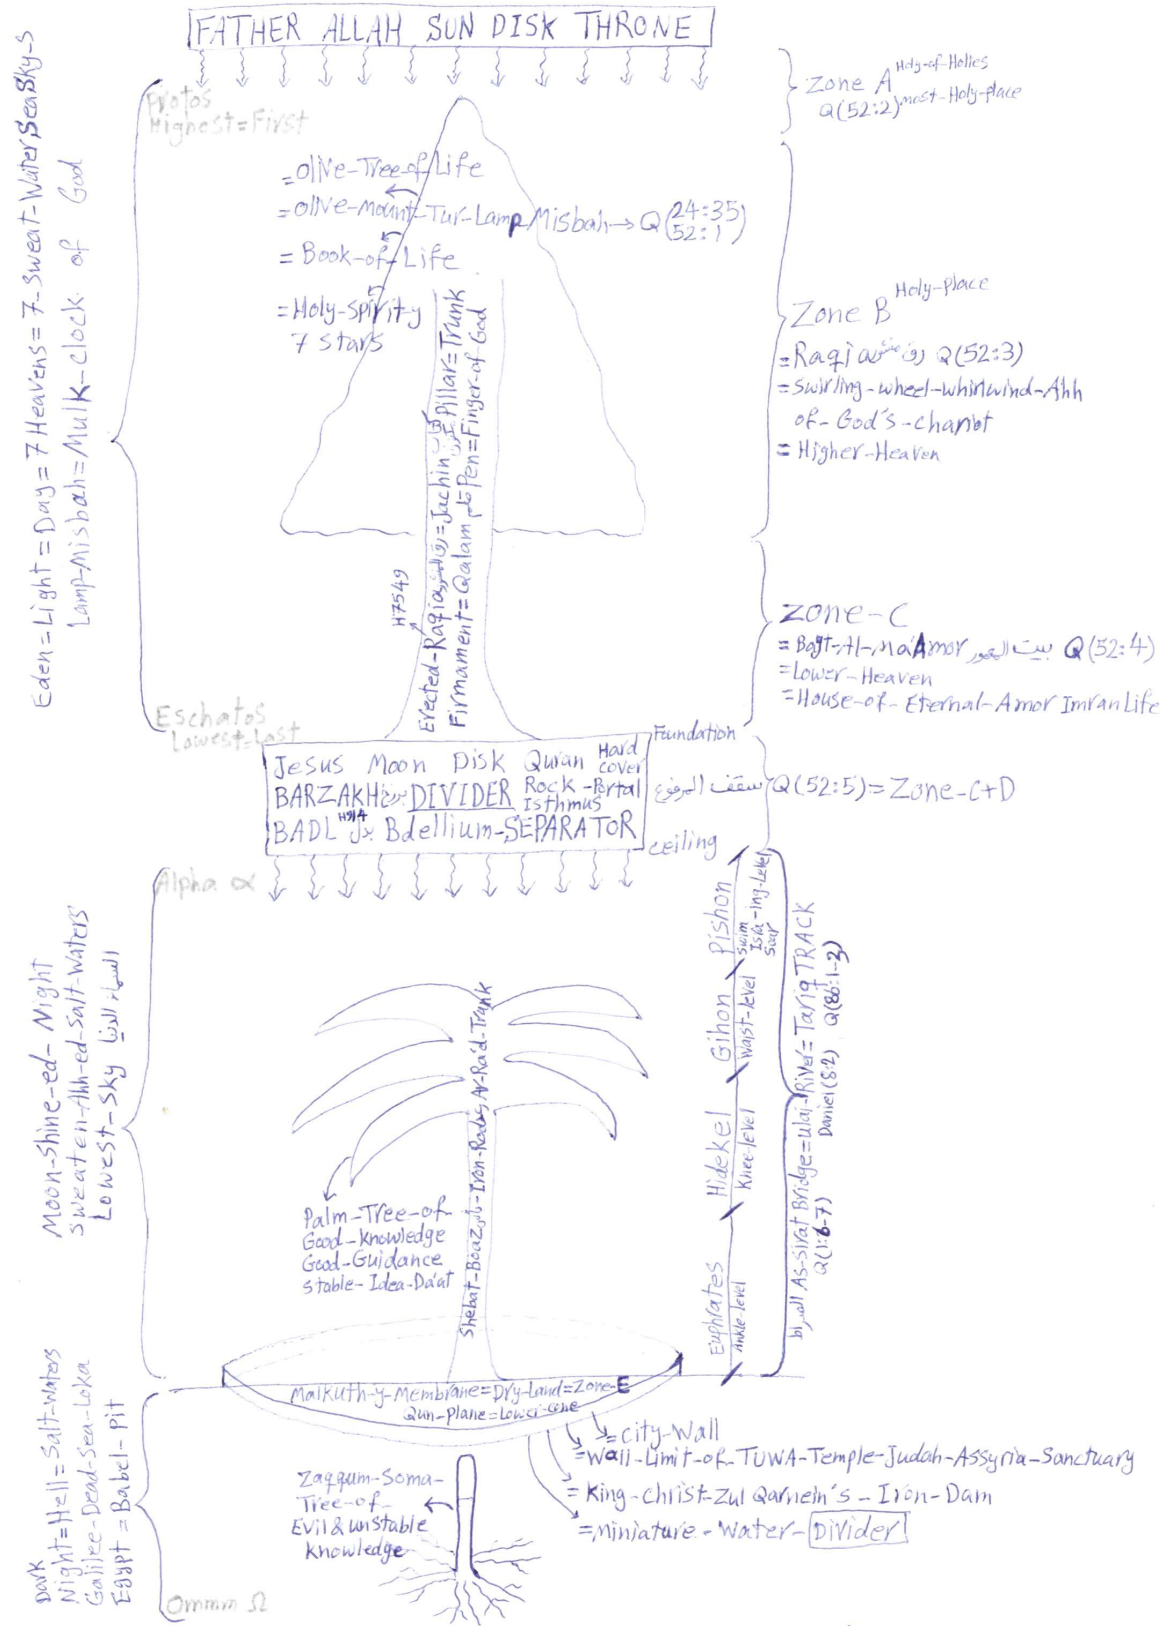

Medad مِدَاد - y Measurement of The Two Witnesses of

Revelation 11 & Zechariah 2, 11 & Numbers 11

Bj-directional-Double-Conic-Theo-Neurological (BDCTN Model of consciousness)

Qian-to-Qun Done ∞ Kun Fa Yakun Q(36:82/40:68)